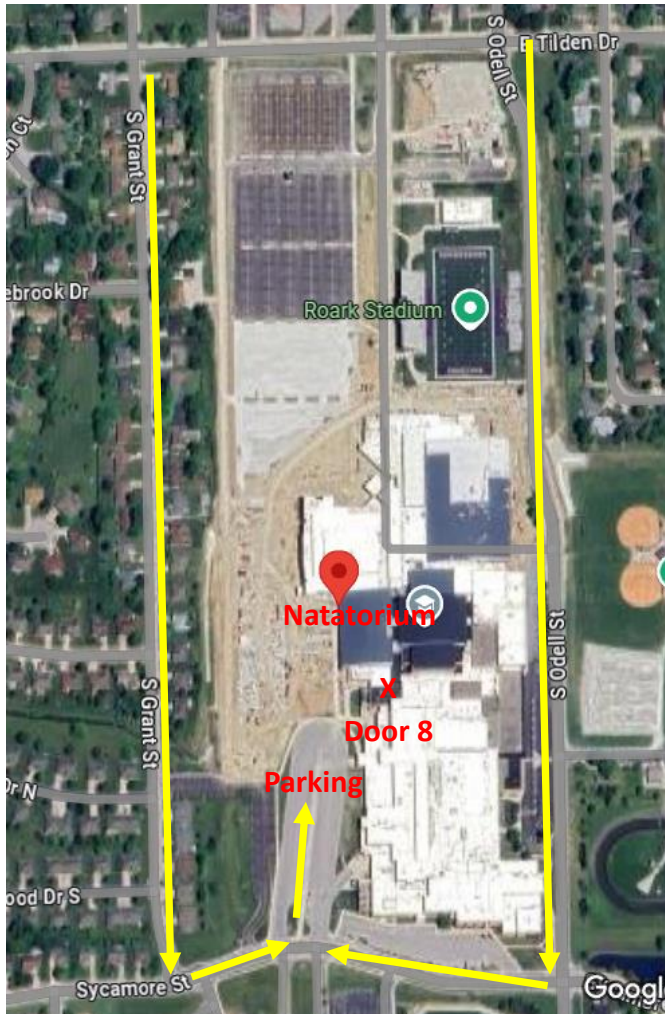

Brownsburg HS Map 107 South Grant Street, Brownsburg, IN 46112

- Enter the school campus off of Tilden onto either S Odell Street or South Grant Street.
- Turn onto Sycamore at the south end of the school campus to access the parking lot.
- Park outside of Door 8.
- Enter/Exit through Door 8.
- The Natatorium is on your left just inside Door 8. Locker-rooms can be accessed through the doors ahead and down the hallway to your left. Use the non-varsity locker rooms.

ALL CARS MUST BE GONE BEFORE 7:15 AM DURING SCHOOL DAYS!

Walkway to Door 8

Door 8

Parking Lot