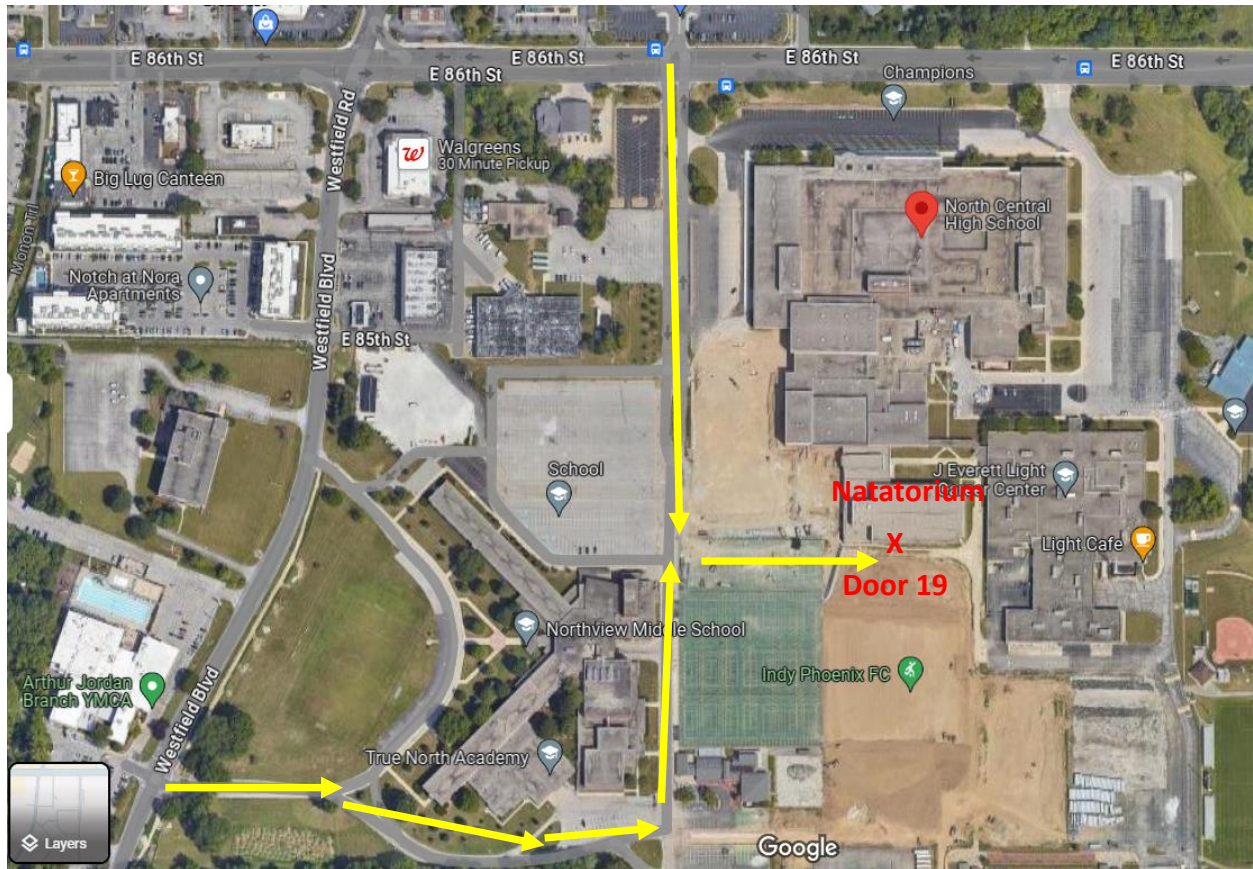

## North Central HS Map

- Enter the school campus on the west side off of Westfield or off 86<sup>th</sup> Street .
- Park outside of Door 19.
- Enter/Exit through Door 19.

**ALL CARS MUST BE GONE BEFORE 7 AM DURING SCHOOL DAYS!**